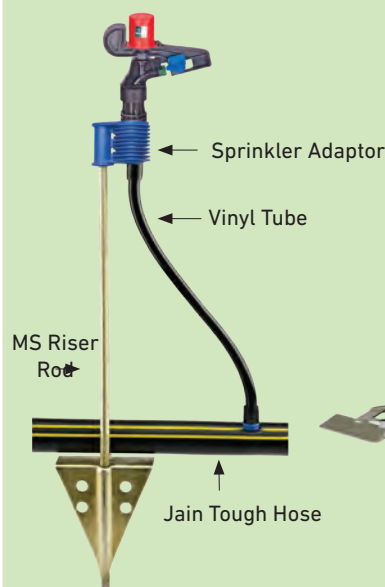

Applications

Orchards and plantations, especially table grapes and bananas for full coverage irrigation

Specifications

1. Discharges : 355-730 lph
   Diameter : 15m to 20 m
   Recommended Pressure : 2.0 kg/cm² to 3 kg/cm²
   Inlet Connection : 1/2" BSP male threaded
2. Easy to install with different mounting options, for details please refer to "Polyfittings & Accessories" section.

Technical Specifications- Acurain 6024 SD

Nozzle color (mm)	P (kg/cm²)	Q (lph)	D (m)	MSH* (mm)
2.5 Purple	2.0	355	15.0	90
	2.5	400	18.0	
	3.0	440	18.0	
2.8 Orange	2.0	480	18.0	95
	2.5	540	19.0	
	3.0	595	20.0	
3.0 Red	2.0	520	18.0	100
	2.5	585	20.0	
	3.0	640	20.0	
3.2 Green	2.0	595	19.0	103
	2.5	670	20.0	
	3.0	730	20.0	

* MSH - Max. Stream Height (from nozzle)

Note:

- Performance table prepared under laboratory conditions.
- For windy conditions use closer spacing.

Ordering Specifications

Nozzle Color	Nozzle mm	Items male
Purple	2.5	51630251
Orange	2.7	51630281
Red	3.0	51630301
Green	3.2	51630321
Blue	3.5	51630351

1/2" Male base; plastic; Low-angle (12°) for under - tree irrigation

Acurain 6024 SD U

Assembly for Purple & Orange Nozzle