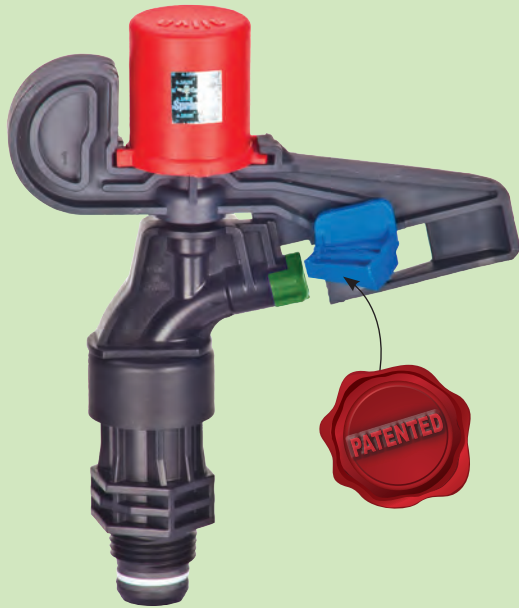

# Acurain™ 6024 SD

ACURAIN SPRINKLER

Under Tree Irrigation

**Special Arc Water Pass**  
Special arched 12° water path facilitates wider radius of throw, reducing the number of sprinklers required per unit area

**Unique Super Diffuser Plate**  
Unique hammer with SD (super-diffuser) plate design for uniform distribution

**Red Cap For Protection**  
Red cap protects stainless steel spring from sand gives longer life to sprinkler

**Threaded Inlet Connection**  
1/2" male BSP threaded inlet connection for connection with system