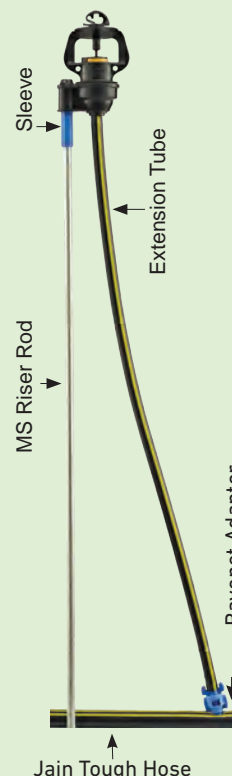

2002 AquaSmart Assembly

Technical Specifications

Nozzle color	Flow rate (l/h)	Nozzle (mm)	Orange* (close range) (m)	Black Swivel (medium range)		Blue Swivel (large range)		Green (inverted)** (m)
				1st stage (m)	Regular (2nd stage) (m)	1st stage (m)	Regular (2nd stage) (m)	
Violet	20	0.84	3.0	1.5	3.5			
Grey	28	1.00	3.0	2.0	4.0	1.5	4.5	5.0
Brown	35	1.10	3.5	2.5	4.0	2.0	5.0	5.0
Blue	47	1.25	3.5	2.5	4.5	2.0	5.5	5.0
Green	55	1.33	3.5	2.5	4.5	2.0	6.0	5.0
Orange	70	1.48		2.5	5.0	2.5	7.0	5.0
Yellow	95	1.75		3.0	5.5	3.0	7.5	5.0

All swivels tested under laboratory conditions at 0.25 m above ground

* One stage only (no diameter limiter)

** Green swivel tested at 0.6 m above ground

Ordering Specifications

	X	X	X	X
	Swivels	Swivel colour	Housing	Nozzles, Discharge (lph)
21	6-One stage	1-Red	1-Female(push-fit)	0-Brown, 35 lph
	8-Two stage	2-Blue	2-Barbed 4 mm	2-Green, 55 lph
	7-Inverted	3-Black	6-Quick thread	3-Blue, 47 lph
		4-Orange	4-Thread 3/8"	4-Violet, 20 lph
		5-Green		5-Orange, 70 lph
				6-Yellow, 90 lph
				9-Gray, 28 lph

Example: 216243 - This code represents 2002 AquaSmart with one stage blue swivel, 3/8 threaded housing and blue coloured nozzle.