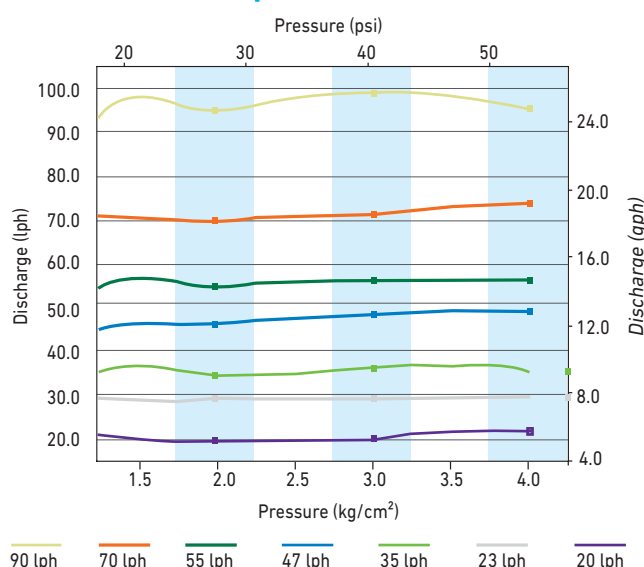

Unique Spinner Design

Specially designed spinner for uniform distribution

Specially Designed Side Ribs

Smooth streamlined side ribs to secure the spinner and give minimum obstruction to water jet

No Need of Adaptor

Sprinkler has inbuilt sprinkler adaptor with push-fit inlet connection

Easy to Dismantle and Assemble

Offer ease in maintenance & inspection

2002 Aquasmart

Additional Features

- **Sturdy and solid structure**
- **Manufactured from special grade polymer material:** Components manufactured out of revolutionary polymers to achieve wear resistance and longer trouble free performance.
- **Excellent Precipitation:** Gentle precipitation, no damage to flowers / plants
- **Quality Come First:** Each batch is tested for stringent quality parameters
- **Various different options available for various application:** Special swivels (green) for inverted operation and regular operation.

Specifications

- Flow Rates: 20 to 95 lph
- Inlet Connection: Push-Fit / Rapered Connection
- Recommended Spacing's : 1.5 m to 3.75 m
- Recommended Pressure : 1.5 kg/cm² to 4 kg/cm² (17- 56.88 psi)
- Pressure compensating range: 1.5 to 4 kg/cm² (20-60 psi)
- Easy to install with different mounting options. For details please refer to "Polyfittings & Accessories" section.
- Two-stage wetted diameter control.
- Clogging resistant even at lowest flow rates.

Performance Graph

2002 AquaSmart Assembly

Technical Specifications

Nozzle color	Flow rate (l/h)	Nozzle (mm)	Orange* (close range) (m)	Black Swivel (medium range)		Blue Swivel (large range)		Green (inverted)** (m)
				1 st stage (m)	Regular (2 nd stage) (m)	1 st stage (m)	Regular (2 nd stage) (m)	
Violet	20	0.84	3.0	1.5	3.5			
Grey	28	1.00	3.0	2.0	4.0	1.5	4.5	5.0
Brown	35	1.10	3.5	2.5	4.0	2.0	5.0	5.0
Blue	47	1.25	3.5	2.5	4.5	2.0	5.5	5.0
Green	55	1.33	3.5	2.5	4.5	2.0	6.0	5.0
Orange	70	1.48		2.5	5.0	2.5	7.0	5.0
Yellow	95	1.75		3.0	5.5	3.0	7.5	5.0