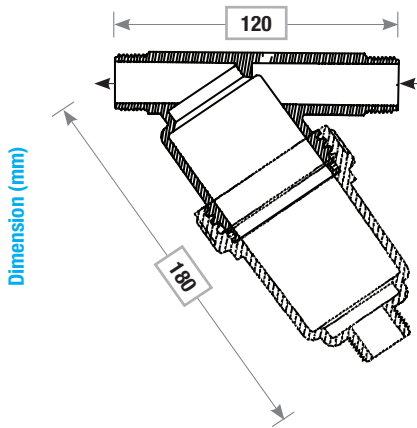

Moulded weave wire screen available for 3/4" & 1" model.

Jain Super Flow Screen Y Filter

S-Small

R-Regular

L-Long

Specifications

Filter	Y Filter			
Model	Type	007	010	015
Inlet/Outlet Connection	inch	3/4"	1"	1.5"
	mm	20	25	40
Filtration Area	cm ²	110	110	411
	in ²	17	17	64
Nominal flowrate	m ³ /h	3	7	12
	US gpm	13.2	30.8	52.8
Filtration degrees	micron	80, 100, 125, 130, 200, 300		
Connection types	Type	BSP or NPT Male Threaded		
Max. working pressure	bar	8		
	psi	114		
Max. working temperature	°C	60		
	°F	140		
Weight	kg	0.2	0.25	1.5
	lbs	0.4	0.6	3.3
Drain connection size	inch	-		1/2

Filter Element Details

Construction Materials	Filter Housing	Polypropylene
	Filter Lid	Polypropylene
	Housing Seal	NBR
	Element	Cartridge: Nylon Screen: Stainless Steel
	End Cap	Polypropylene

Jain Super Flow Screen Y Filter

Model 007

Model 010

Model 015

Jain Super Flow Screen Y Filter

Spare Part Guide

Part No.	Description	Code		
		007	010	015
1	Filter Body BSPT	BJPSF34BDB	BJPSF100BDB	BJPSF15SSBDB
	Filter Body NPT	BJPSF34NDB	BJPSF100NDB	BJPSFD15SSNDB
2	Filter Cap	SCFCD37PDB	SCFCD37PDB	SCFC12PSSDB
3	Filter Element	JSCFE03P120	JSCFE03P120	SCFE12P
4	Element "O" Ring	SFE037	SFE037	SFE012
5	Body "O" Ring	FBOR53PX3	FBOR53PX3	SFSR15
6	End Cap "O" Ring	OR18072X2062	OR18072X2062	-
7	End Cap	CFECAP25DB	CFECAP25DB	-