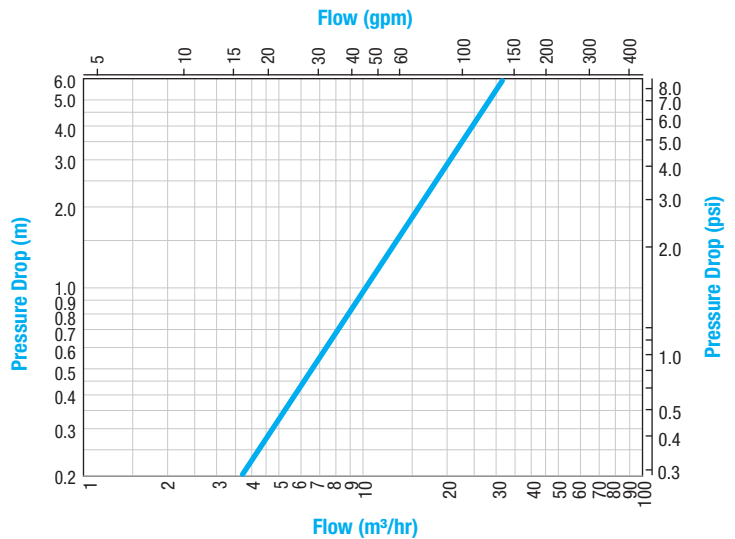

Jain Super Flow Screen Y Filter

Model 015