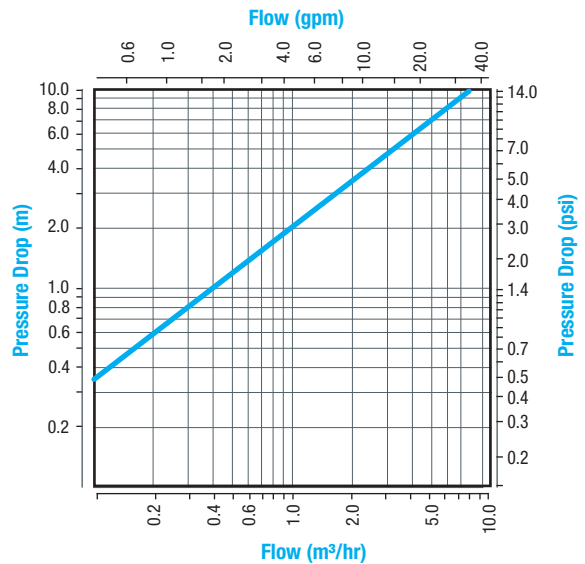

Jain Super Flow Screen Y Filter

Model 010