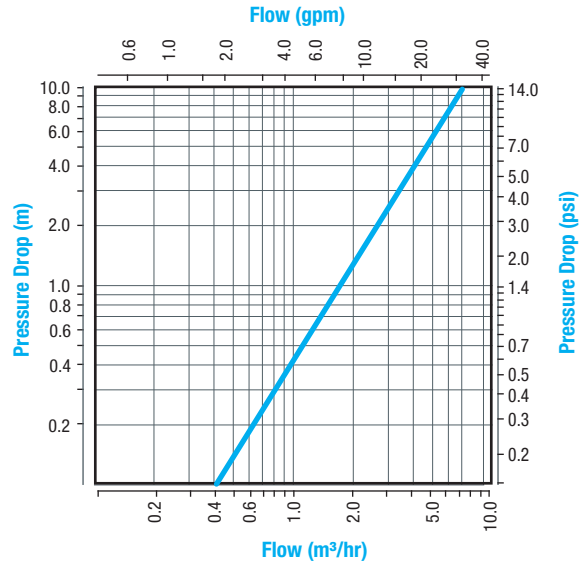

Jain Super Flow Screen Y Filter

Model 007