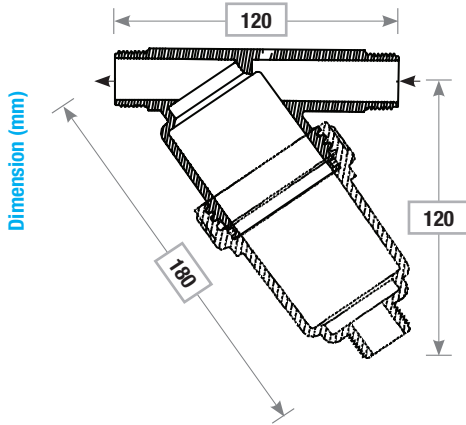

Moulded weave wire screen available for 3/4" & 1" model.

Jain Super Flow Screen Y Filter

S-Small

R-Regular

L-Long

Specifications

Filter	Y Filter			
Model	Type	007	010	015
Inlet/Outlet Connection	inch	3/4"	1"	1.5"
	mm	20	25	40
Filtration Area	cm ²	110	110	411
	in ²	17	17	64
Nominal flowrate	m ³ /h	3	7	12
	US gpm	13.2	30.8	52.8
Filtration degrees	micron	80, 100, 125, 130, 200, 300		
Connection types	Type	BSP or NPT Male Threaded		
Max. working pressure	bar	8		
	psi	114		
Max. working temperature	°C	60		
	°F	140		
Weight	kg	0.2	0.25	1.5
	lbs	0.4	0.6	3.3
Drain connection size	inch	-		1/2

Filter Element Details

Construction Materials	Filter Housing	Polypropylene
	Filter Lid	Polypropylene
	Housing Seal	NBR
	Element	Cartridge: Nylon Screen: Stainless Steel
	End Cap	Polypropylene

Jain Super Flow Screen Y Filter

Model 007

Model 010

Model 015

Jain Super Flow Screen Y Filter

Spare Part Guide

Part No.	Description	Code		
		007	010	015
1	Filter Body BSPT	BJPSF34BDB	BJPSF100BDB	BJPSF15SSBDB
	Filter Body NPT	BJPSF34NDB	BJPSF100NDB	BJPSFD15SSNDB
2	Filter Cap	SCFCD37PDB	SCFCD37PDB	SCFC12PSSDB
3	Filter Element	JSCFE03P120	JSCFE03P120	SCFE12P
4	Element "O" Ring	SFE037	SFE037	SFE012
5	Body "O" Ring	FBOR53PX3	FBOR53PX3	SFSR15
6	End Cap "O" Ring	OR18072X2062	OR18072X2062	-
7	End Cap	CFECAP25DB	CFECAP25DB	-