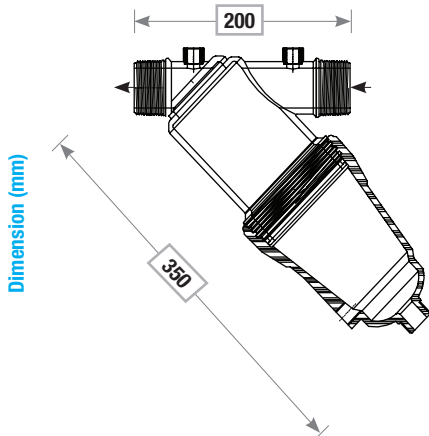

Moulded weave wire screen available for 3/4" & 1" model.

Jain Super Flow Screen Y Filter

S-Small

R-Regular

L-Long

Specifications

Filter	Y Filter			
Model	Type	007	010	015
Inlet/Outlet Connection	inch	3/4"	1"	1.5"
	mm	20	25	40
Filtration Area	cm ²	110	110	411
	in ²	17	17	64
Nominal flowrate	m ³ /h	3	7	12
	US gpm	13.2	30.8	52.8
Filtration degrees	micron	80, 100, 125, 130, 200, 300		
Connection types	Type	BSP or NPT Male Threaded		
Max. working pressure	bar	8		
	psi	114		
Max. working temperature	°C	60		
	°F	140		
Weight	kg	0.2	0.25	1.5
	lbs	0.4	0.6	3.3
Drain connection size	inch	-		1/2

Filter Element Details

Construction Materials	Filter Housing	Polypropylene
	Filter Lid	Polypropylene
	Housing Seal	NBR
	Element	Cartridge: Nylon Screen: Stainless Steel
	End Cap	Polypropylene

Jain Super Flow Screen Y Filter

Model 007

Model 010

Model 015

Jain Super Flow Screen Y Filter

Spare Part Guide

Part No.	Description	Code		
		007	010	015
1	Filter Body BSPT	BJPSF34BDB	BJPSF100BDB	BJPSF15SSBDB
	Filter Body NPT	BJPSF34NDB	BJPSF100NDB	BJPSFD15SSNDB
2	Filter Cap	SCFCD37PDB	SCFCD37PDB	SCFC12PSSDB
3	Filter Element	JSCFE03P120	JSCFE03P120	SCFE12P
4	Element "O" Ring	SFE037	SFE037	SFE012
5	Body "O" Ring	FBOR53PX3	FBOR53PX3	SFSR15
6	End Cap "O" Ring	OR18072X2062	OR18072X2062	-
7	End Cap	CFECAP25DB	CFECAP25DB	-