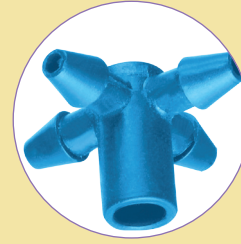

Multi Outlet Connectors

Features & Benefits

Single Barb Design

Single barb fitting used for connecting one or more outlets from one dripper / emitter

Special Connector for Multi Outlet Connection

Special one piece connector designed for Green House and Poly House

Additional Features

- Used in Polyhouse / Greenhouse and Nurseries (Suitable Vinyl tubes)

Applications

Used in Open field Polyhouse / Greenhouse and Nurseries on JSCPC Plus, Click tif, J-Turbo key Plus emitters (Suitable Polytubes / Jain Tough Hose)

Nominal Diameter (mm)	Inner Diameter (mm)	Wall thickness (mm)
6	4	1
5 (Vinyl)	3	1

Single Way Connector

Suitability	Code	Bag	Box		
		Qty. (nos.)	Qty. (nos.)	Wt. (kg)	Code
5mm OD extension x 3.3 mm OD tube	A1EWD	500	50000	24.0	B
(5mm OD extension) x 6 mm OD tube	A1WD	500	50000	17.9	B